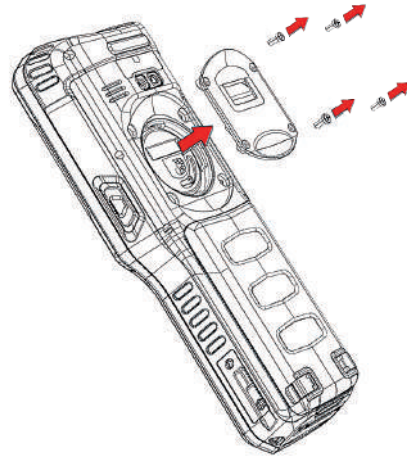

Package Contents

Gun-handle

Screw(4EA)

Shaft

Hand belt

①

Screw(4EA)

②

③

④

Screw(4EA)

⑤

⑥

⑦

⑧

⑨