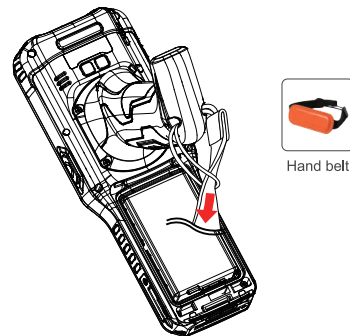

Package Contents

Gun-handle

Screw(4EA)

Shaft

Hand belt

①

Screw(4EA)

②

③

④

Screw(4EA)

⑤

⑥

⑦

⑧

⑨