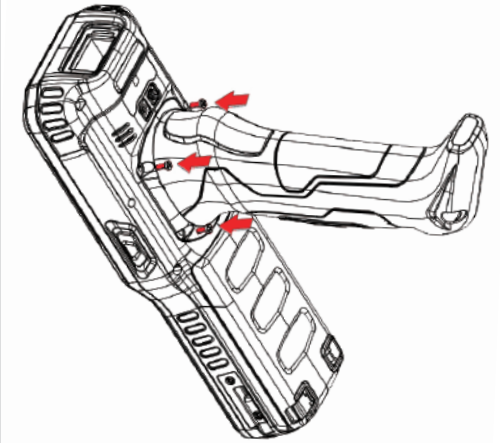

Package Contents

Gun-handle

Screw(4EA)

Shaft

Hand belt

①

Screw(4EA)

②

③

④

Screw(4EA)

⑤

⑥

⑦

⑧

⑨