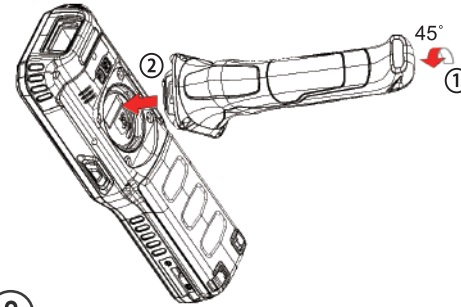

Package Contents

Gun-handle

Screw(4EA)

Shaft

Hand belt

①

Screw(4EA)

②

③

④

Screw(4EA)

⑤

⑥

⑦

⑧

⑨